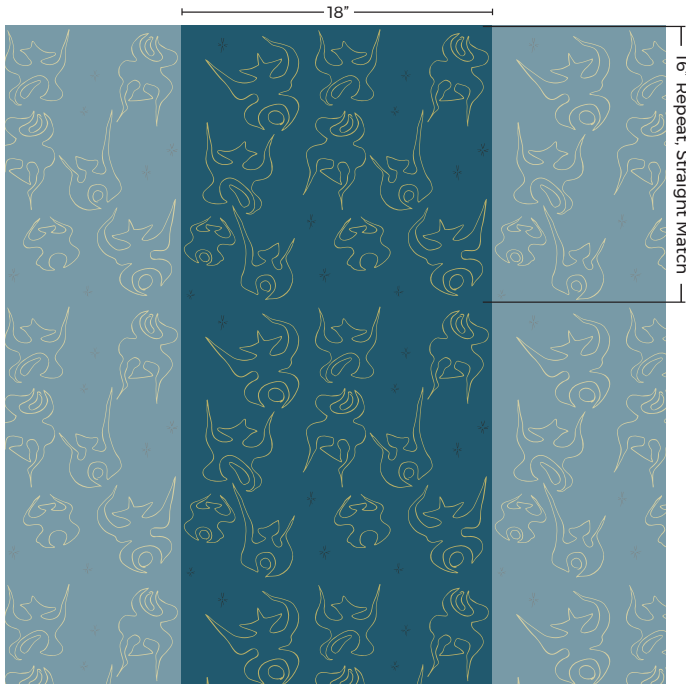

INSTALLATION

DOODLES: IDLE DIVERSIONS—C

ARTIST

Charles E. Burchfield

CODE

DDID-C

ROLL LENGTH

15' Single
30' Double

DESIGN WIDTH

18"

DESIGN REPEAT

16"

MATCH

Straight

ARRIVES UNTRIMMED.
CUT TO THE INSIDE OF THESE MARKS:

All Red Disk wallpapers are hand silk-screened by Buffalo, NY artisans, using LEED certified C2 Paints. The substrate is a low VOC emitting, non-pvc product made with (non-woven) wood pulp/natural fiber technology containing FSC sourced materials. Class "A" fire rating in a highly breathable (increases resistance to mold and mildew in high humidity environments) recyclable wall covering. Stain resistant and wipeable.

RED DISK

reddiskstudio.com